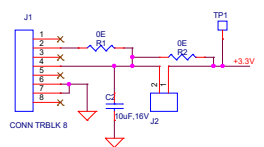

BLDC SHIELD

I2C Slave Address 36H

LV8907UWR2G

Mating P/N - 732-2077-ND (Digikey)

BLDC Shield			
File	<Doc>		
Size	Document Number		Rev
A2	<Doc>		<A>
Date:	Saturday, November 28, 2016	Sheet	1 of 1