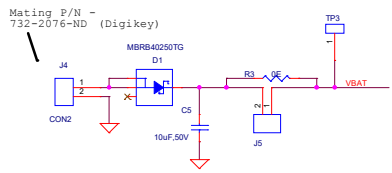

BLDC SHIELD

I2C Slave Address 36H

LV8907UWR2G

Mating P/N - 732-2077-ND (Digikey)

BLDC Shield			
File	<Doc>		
Size	Document Number		Rev
A2	<Doc>		<A>
Date:	Saturday, November 28, 2016	Sheet	1 of 1