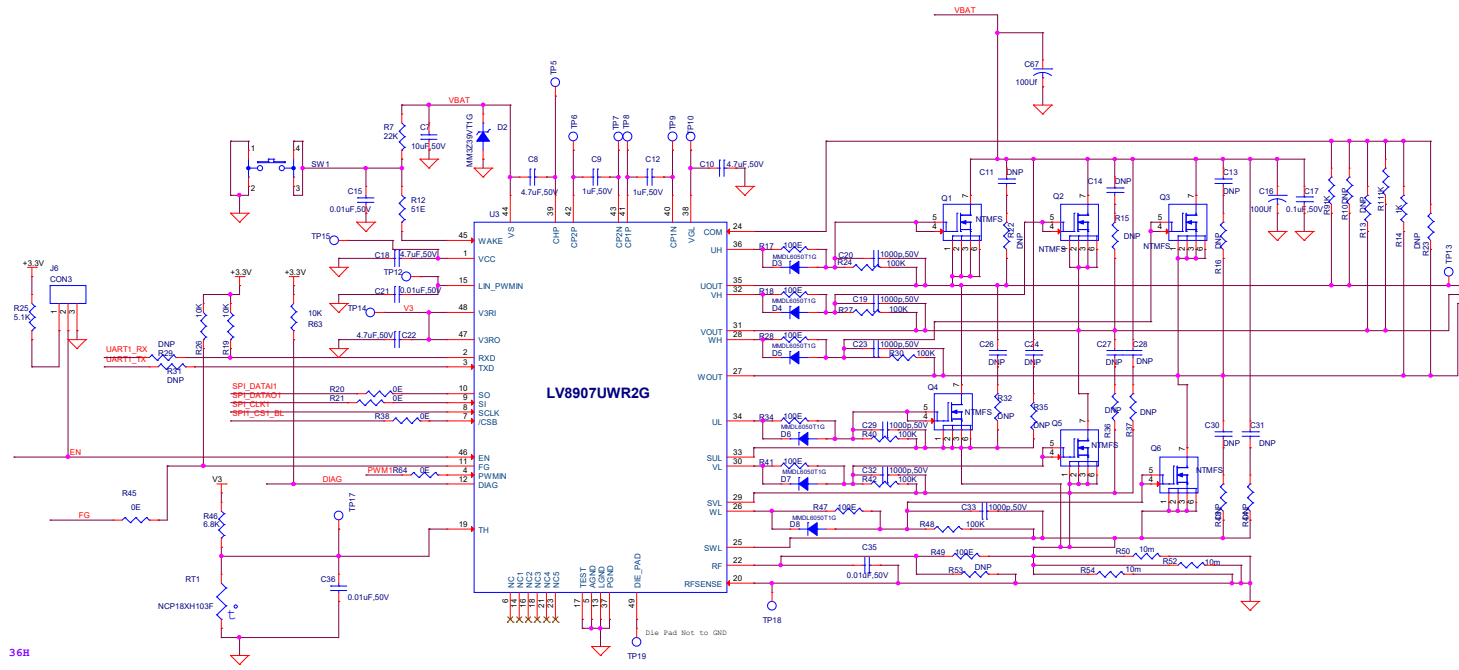

BLDC SHIELD

I2C Slave Address 36H

LV8907UWR2G

Mating P/N - 732-2077-ND (Digikey)

BLDC Shield			
File	<Doc>		
Size	Document Number		Rev
A2	<Doc>		<A>
Date:	Saturday, November 28, 2016	Sheet	1 of 1