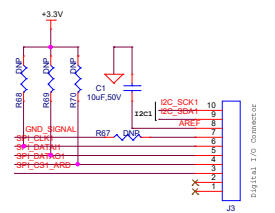

BLDC SHIELD

I2C Slave Address 36H

LV8907UWR2G

Mating P/N - 732-2077-ND (Digikey)

BLDC Shield			
File	<Doc>		
Size	Document Number		Rev
A2	<Doc>		<A>
Date:	Saturday, November 28, 2016	Sheet	1 of 1