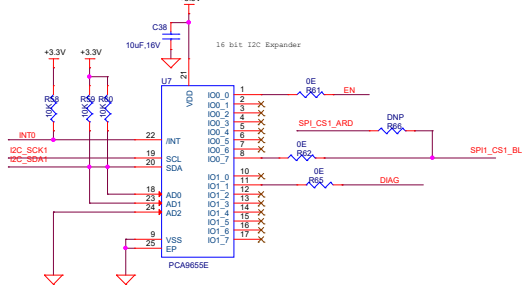

BLDC SHIELD

I2C Slave Address 36H

LV8907UWR2G

Mating P/N - 732-2077-ND (Digikey)

BLDC Shield			
File	<Doc>		
Size	Document Number		Rev
A2	<Doc>		<A>
Date:	Saturday, November 28, 2016	Sheet	1 of 1