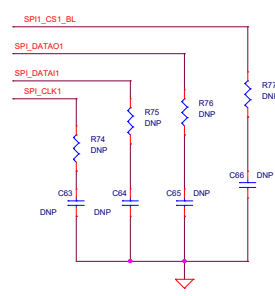

BLDC SHIELD

I2C Slave Address 36H

LV8907UWR2G

Mating P/N - 732-2077-ND (Digikey)

BLDC Shield			
File	<Doc>		
Size	Document Number		Rev
A2	<Doc>		<A>
Date:	Saturday, November 28, 2016	Sheet	1 of 1