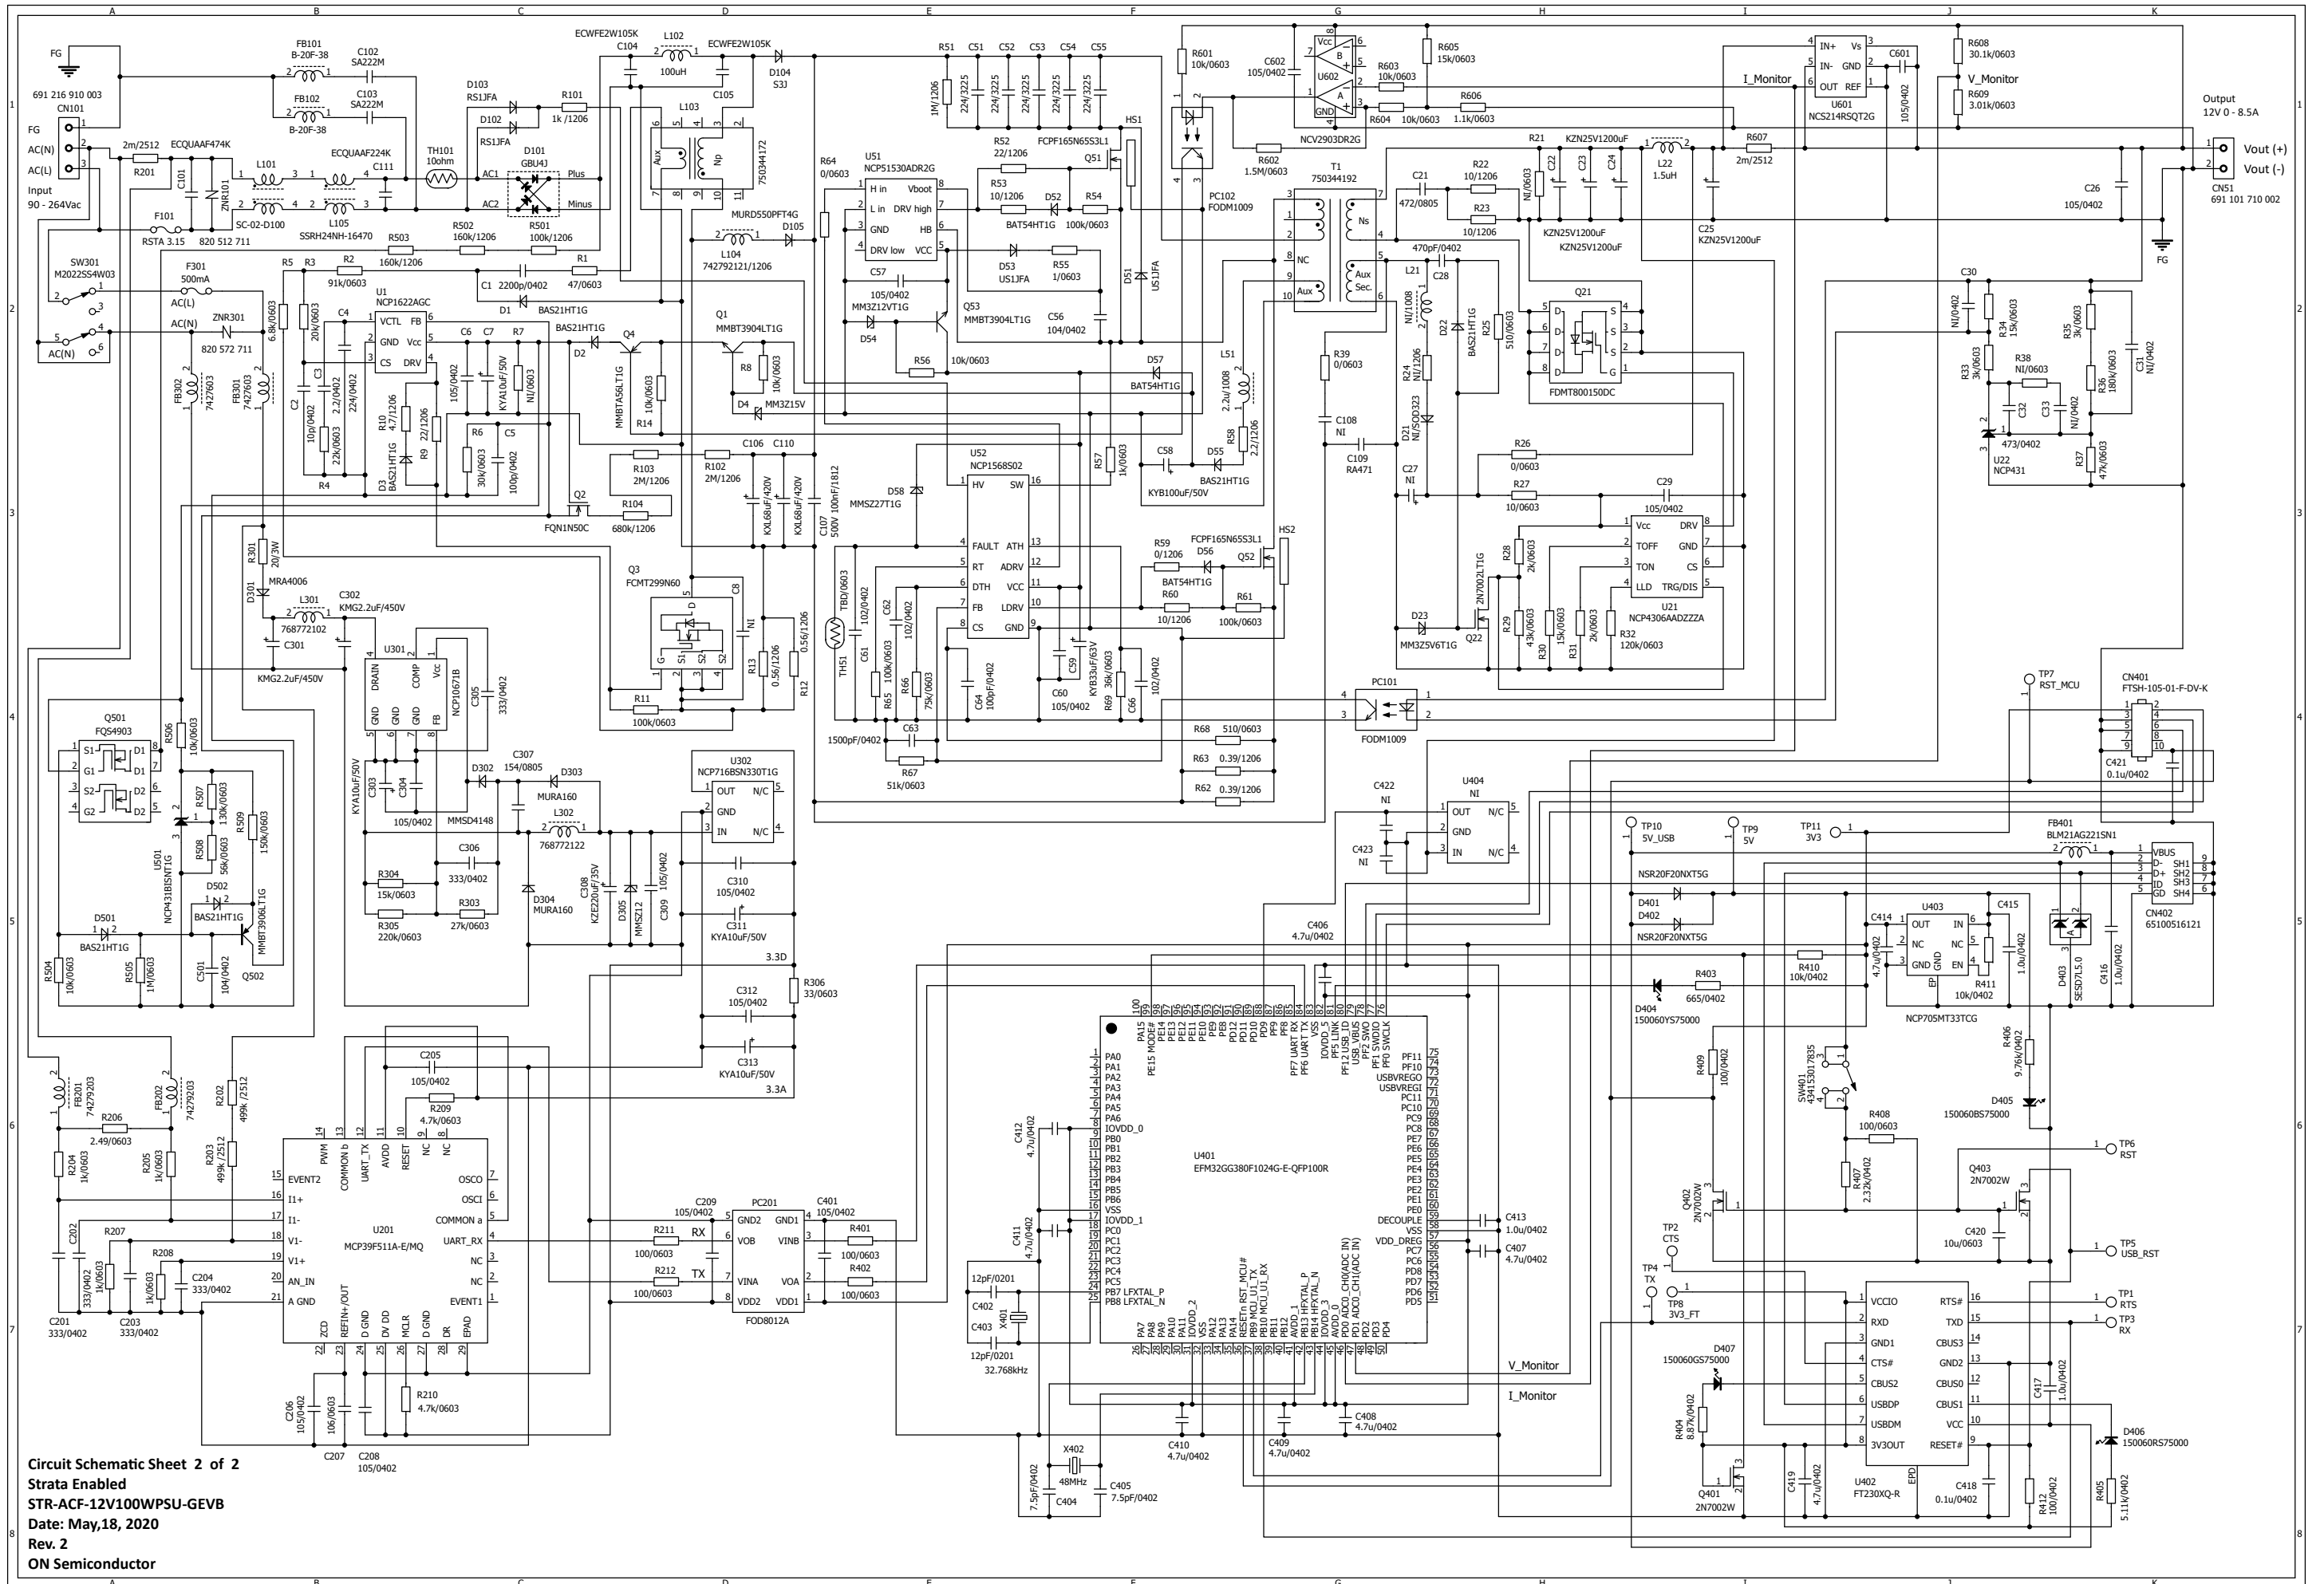

ON Semiconductor®

**Strata Enabled
STR-ACF-12V100WPSU-GEVB**

ON Semiconductor

Title Strata Enabled - STR-ACF-12V100WPSU-GEVB		
Size Custom	Document Number ONSEC-19-	Rev REV2
Date: Monday, May ,18, 2020	Sheet 1 of 2	

Circuit Schematic Sheet 2 of 2
Strata Enabled
STR-ACF-12V100WPSU-GEVB
Date: May,18, 2020
Rev. 2
ON Semiconductor